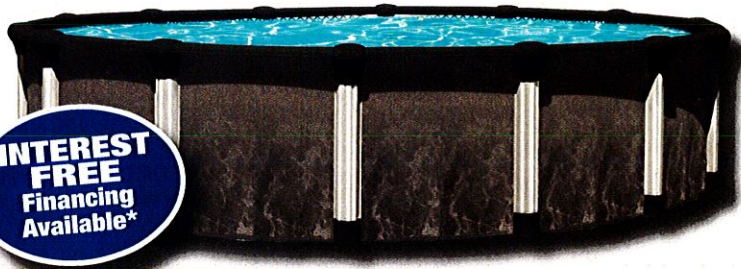

Exclusive Pools By Westrock

PALM ISLAND 54"

INTEREST FREE Financing Available*

Specifications

- Height - 54"
- Top Ledge - Resin
- Upright - Steel
- Bottom Rail - Steel
- Stabilizer - Aluminum
- Bottom Plate - Resin
- Top Plate - Steel
- Ledger Cover - 2 pcs
- Structure Color - Sand
- Oval System - Buttressless-YM

Available Sizes

- | | |
|---------|--------------|
| • 12' R | 12' x 17' OV |
| • 15' R | 12' x 24' OV |
| • 18' R | 15' x 26' OV |
| • 21' R | 15' x 30' OV |
| • 24' R | 18' x 33' OV |
| • 27' R | 18' x 40' OV |
| • 30' R | |
| • 33' R | |

HARBOR MASTER 52" or 54"

INTEREST FREE Financing Available*

Specifications

- Height - 52" or 54"
- Top Ledge - Resin
- Upright - Steel
- Bottom Rail - Resin
- Stabilizer - Steel
- Bottom Plate - Resin
- Top Plate - Steel
- Ledger Cover - 2 pcs
- Structure Color - Champagne
- Oval System - Buttressless -YM