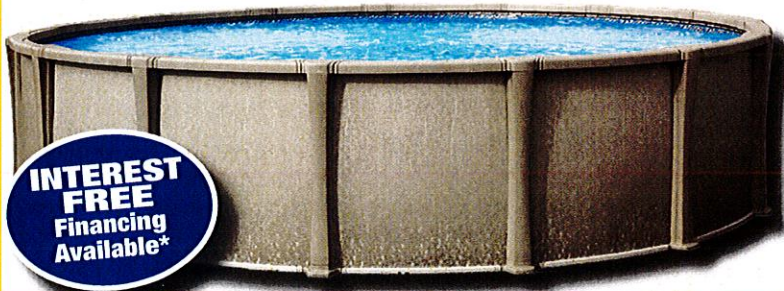

Available Sizes

- | | |
|---------|--------------|
| • 12' R | 12' x 17' OV |
| • 15' R | 12' x 24' OV |
| • 18' R | 15' x 26' OV |
| • 21' R | 15' x 30' OV |
| • 24' R | 18' x 33' OV |
| • 27' R | 18' x 40' OV |
| • 30' R | |
| • 33' R | |

HARBOR MASTER 52" or 54"

INTEREST FREE Financing Available*

Specifications

- Height - 52" or 54"
- Top Ledge - Resin
- Upright - Steel
- Bottom Rail - Resin
- Stabilizer - Steel
- Bottom Plate - Resin
- Top Plate - Steel
- Ledger Cover - 2 pcs
- Structure Color - Champagne
- Oval System - Buttressless -YM

Available Sizes

- | | |
|---------|--------------|
| • 12' R | 12' x 17' OV |
| • 15' R | 12' x 24' OV |
| • 18' R | 15' x 26' OV |
| • 21' R | 15' x 30' OV |
| • 24' R | 18' x 33' OV |
| • 27' R | 18' x 40' OV |
| • 30' R | 21' x 43' OV |
| • 33' R | |

MATRIX 54"

INTEREST FREE Financing Available*

Specifications

- Height - 52"
- Top Ledge - 8" Resin
- Upright - Resin
- Bottom Rail - Resin
- Stabilizer - Resin
- Bottom Plate - Resin
- Top Plate - Resin
- Ledger Cover - 2 pcs
- Structure Color - Champagne
- Oval System - Buttressless -YM