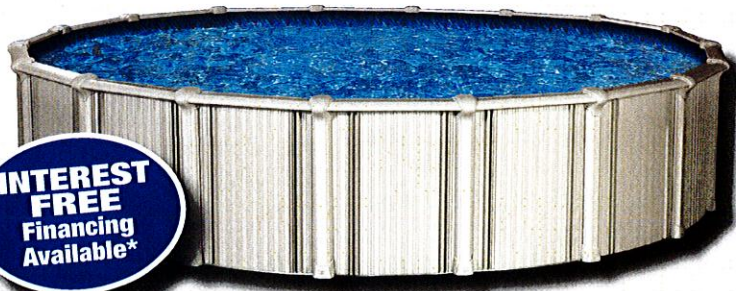

Available Sizes

- | | |
|---------|--------------|
| • 12' R | 12' x 17' OV |
| • 15' R | 12' x 24' OV |
| • 18' R | 15' x 26' OV |
| • 21' R | 15' x 30' OV |
| • 24' R | 18' x 33' OV |
| • 27' R | 18' x 40' OV |
| • 30' R | 21' x 43' OV |
| • 33' R | |

MATRIX 54"

INTEREST FREE Financing Available*

Specifications

- Height - 52"
- Top Ledge - 8" Resin
- Upright - Resin
- Bottom Rail - Resin
- Stabilizer - Resin
- Bottom Plate - Resin
- Top Plate - Resin
- Ledger Cover - 2 pcs
- Structure Color - Champagne
- Oval System - Buttressless -YM

Available Sizes

- | | |
|---------|--------------|
| • 12' R | 12' x 17' OV |
| • 15' R | 12' x 24' OV |
| • 18' R | 15' x 26' OV |
| • 21' R | 15' x 30' OV |
| • 24' R | 18' x 33' OV |
| • 27' R | 18' x 40' OV |
| • 30' | 21' x 43' OV |
| • 33' | |

TITAN 54" SEMI INGROUND

INTEREST FREE Financing Available*

Specifications

- Height - 54"
- Top Ledge - Aluminum
- Upright - Aluminum
- Bottom Rail - Aluminum
- Stabilizer - Aluminum
- Bottom Plate - Resin
- Top Plate - Steel
- Ledger Cover - 2 pcs
- Structure Color - Taupe
- Oval System - Buttressless -YM