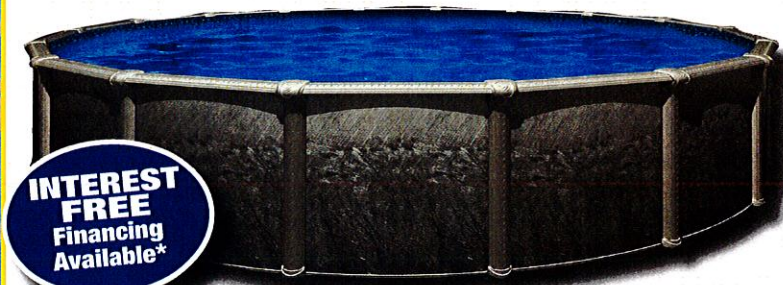

TRANQUILITY 52"

INTEREST FREE Financing Available*

Specifications

- Height - 52"
- Top Ledge - Resin
- Upright - Steel
- Bottom Rail - Steel
- Stabilizer - Steel
- Bottom Plate - Resin
- Top Plate - Steel
- Ledger Cover - 2 pcs
- Structure Color - Ivory
- Oval System - Buttress - BT

Available Sizes

• 12' R	12' x 17' OV
• 15' R	12' x 24' OV
• 18' R	15' x 26' OV
• 21' R	15' x 30' OV
• 24' R	18' x 33' OV
• 27' R	18' x 40' OV
• 30'	
• 33'