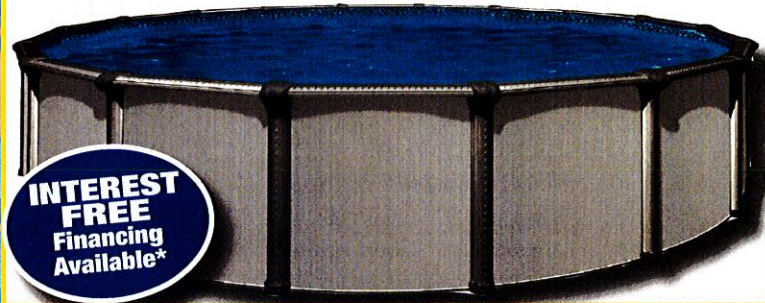

Exclusive Pools By Westrock

CAICOS 48"

INTEREST FREE Financing Available*

Specifications

- Height - 48"
- Top Ledge - Steel
- Upright - Steel
- Bottom Rail - Steel
- Stabilizer - Steel
- Bottom Plate - Steel
- Top Plate - Steel
- Ledger Cover - 1 pc
- Structure Color - Sand
- Oval System - Buttress -BT

Available Sizes

- | | |
|---------|--------------|
| • 12' R | 12' x 24' OV |
| • 15' R | 15' x 26' OV |
| • 18' R | 15' x 30' OV |
| • 21' R | 18' x 33' OV |
| • 24' R | |
| • 27' R | |

SERENITY 52"

INTEREST FREE Financing Available*

Specifications

- Height - 52"
- Top Ledge - Steel
- Upright - Steel
- Bottom Rail - Steel
- Stabilizer - Steel
- Bottom Plate - Steel
- Top Plate - Steel
- Ledger Cover - 2 pcs
- Structure Color - Silver Brush
- Oval System - Buttressless -YM

Available Sizes

- | | |
|---------|--------------|
| • 12' R | 12' x 17' OV |
| • 15' R | 12' x 24' OV |
| • 18' R | 15' x 26' OV |
| • 21' R | 15' x 30' OV |
| • 24' R | 18' x 33' OV |
| • 27' R | 18' x 40' OV |
| • 30' R | |
| • 33' R | |